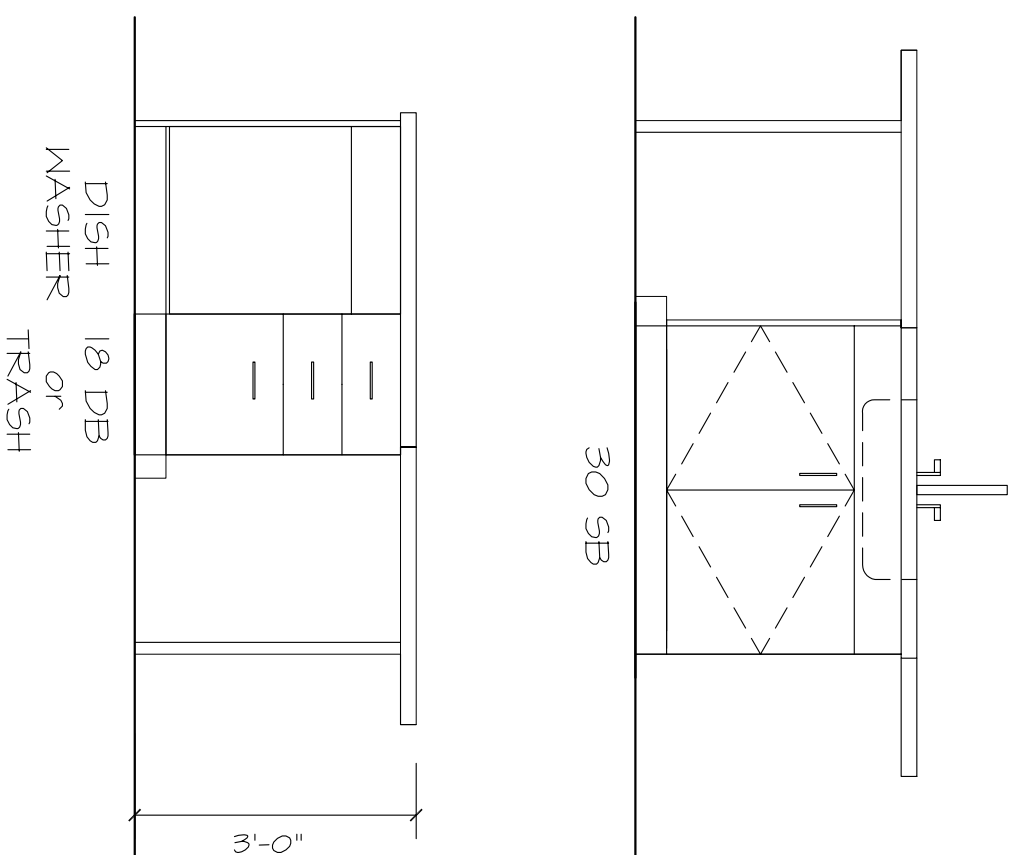

BROCK / ROME RESIDENCE KITCHEN  
 2101 Mount Vernon Street  
 Philadelphia, PA 19130

PLAN-2 SIDED ISLAND  
 SCALE: 1/2"=1'-0"  
 JUNE 24 2005

2.01  
 rev.

12" W PANTRY

BROCK / ROME RESIDENCE KITCHEN

2101 Mount Vernon Street  
Philadelphia, PA 19130

ELEVATIONS

SCALE: 1/2" = 1'-0"  
JUNE 24 2005

2.020a

rev.

15" W PANTRY

BROCK / ROME RESIDENCE KITCHEN

2101 Mount Vernon Street  
Philadelphia, PA 19130

ELEVATIONS

SCALE: 1/2"=1'-0"  
JUNE 24 2005

2.021b

rev.

BROCK / ROME RESIDENCE KITCHEN

2101 Mount Vernon Street  
Philadelphia, PA 19130

ELEVATIONS

SCALE: 1/2"=1'-0"  
JUNE 24 2005

2.03  
rev.