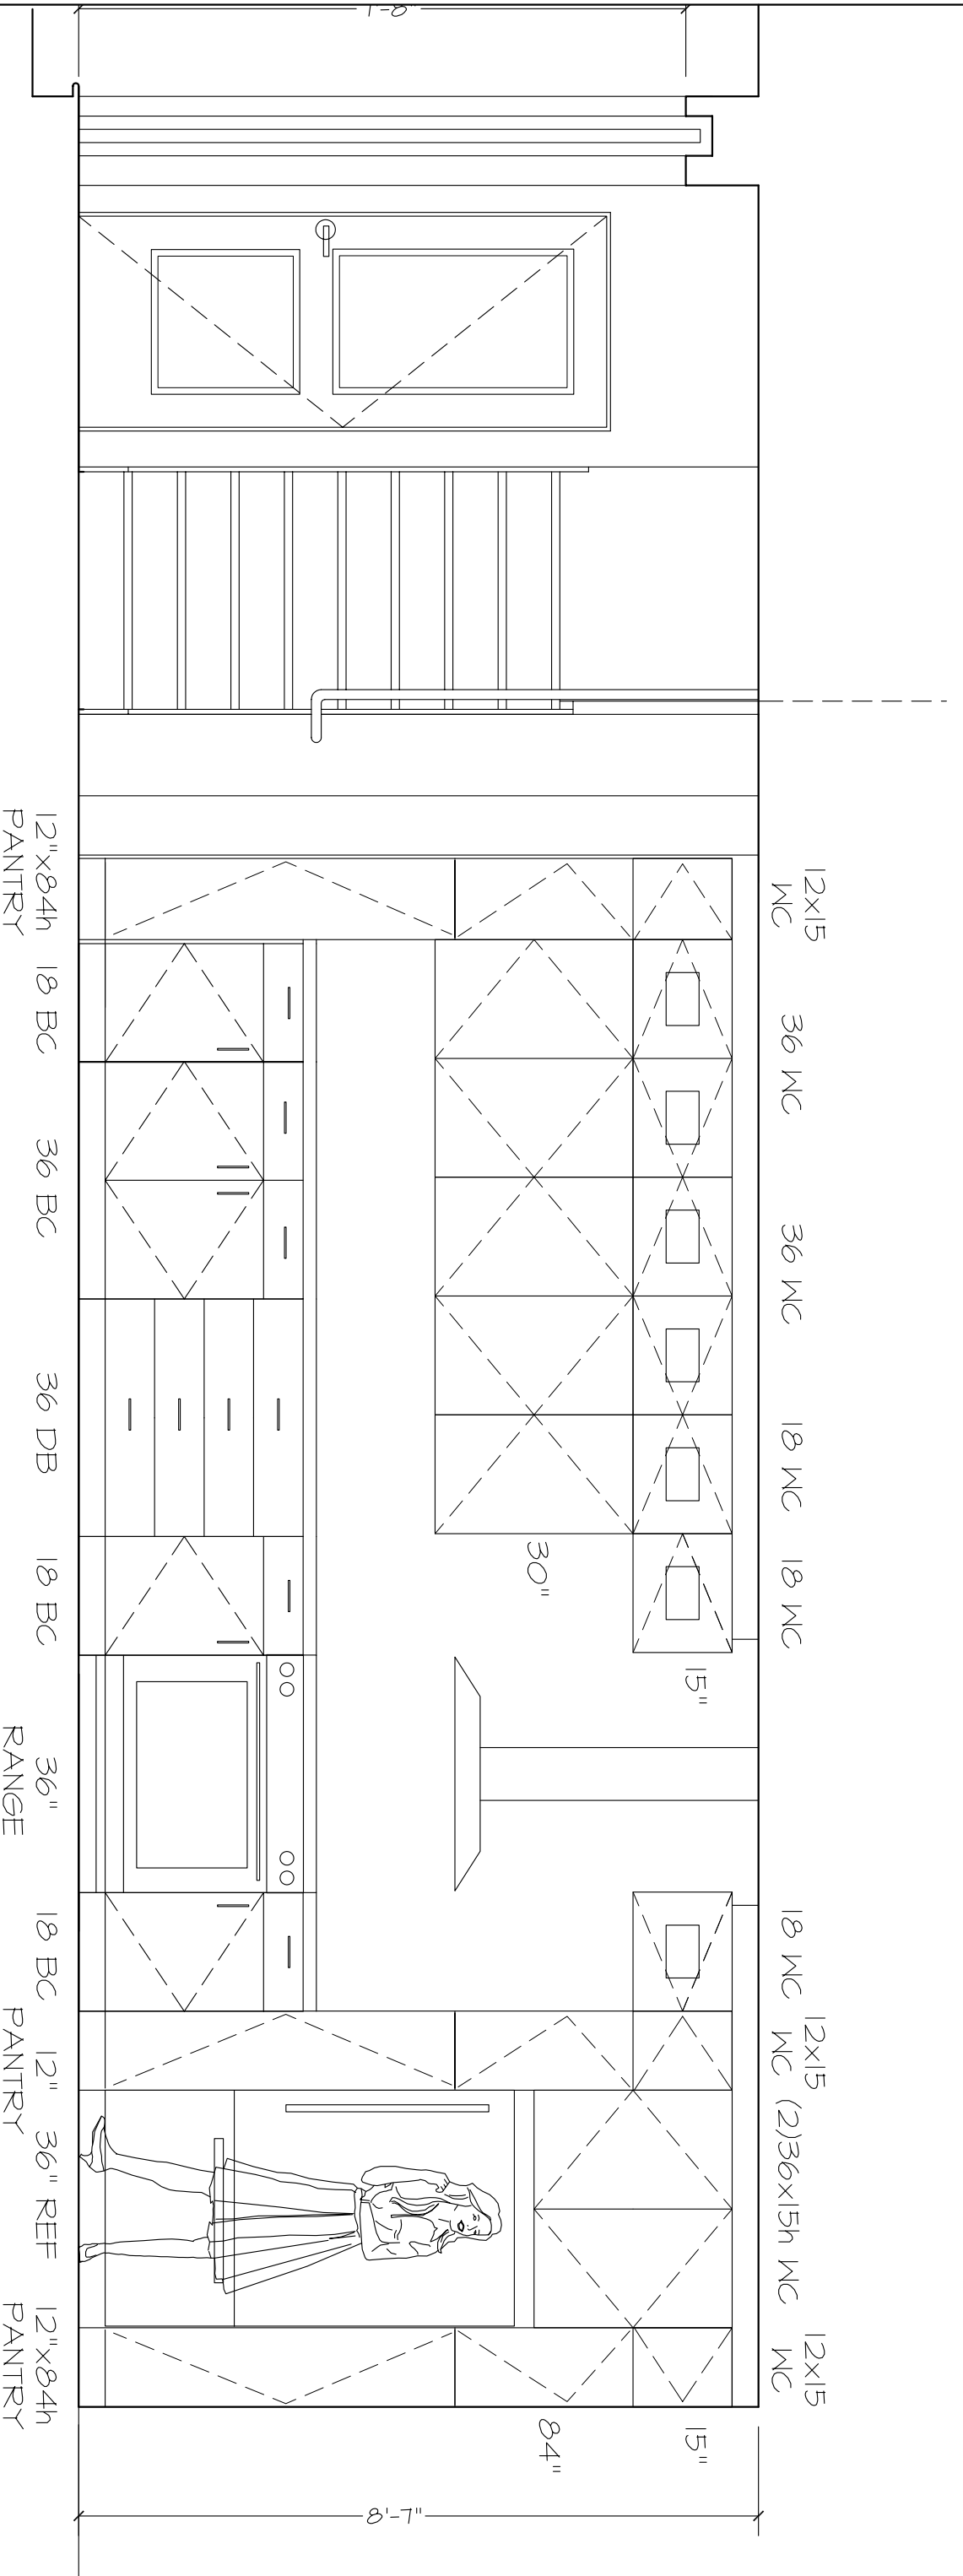

BROCK / ROME RESIDENCE KITCHEN  
 2101 Mount Vernon Street  
 Philadelphia, PA 19130

PLAN-2 SIDED ISLAND  
 SCALE: 1/2"=1'-0"  
 JUNE 24 2005

2.01  
 rev.

12" W PANTRY

BROCK / ROME RESIDENCE KITCHEN

2101 Mount Vernon Street  
Philadelphia, PA 19130

ELEVATIONS

SCALE: 1/2" = 1'-0"  
JUNE 24 2005

2.020a

rev.

15" W PANTRY

BROCK / ROME RESIDENCE KITCHEN

2101 Mount Vernon Street  
Philadelphia, PA 19130

ELEVATIONS

SCALE: 1/2"=1'-0"  
JUNE 24 2005

2.021b

rev.

BROCK / ROME RESIDENCE KITCHEN

2101 Mount Vernon Street  
Philadelphia, PA 19130

ELEVATIONS

SCALE: 1/2"=1'-0"  
JUNE 24 2005

2.03  
rev.