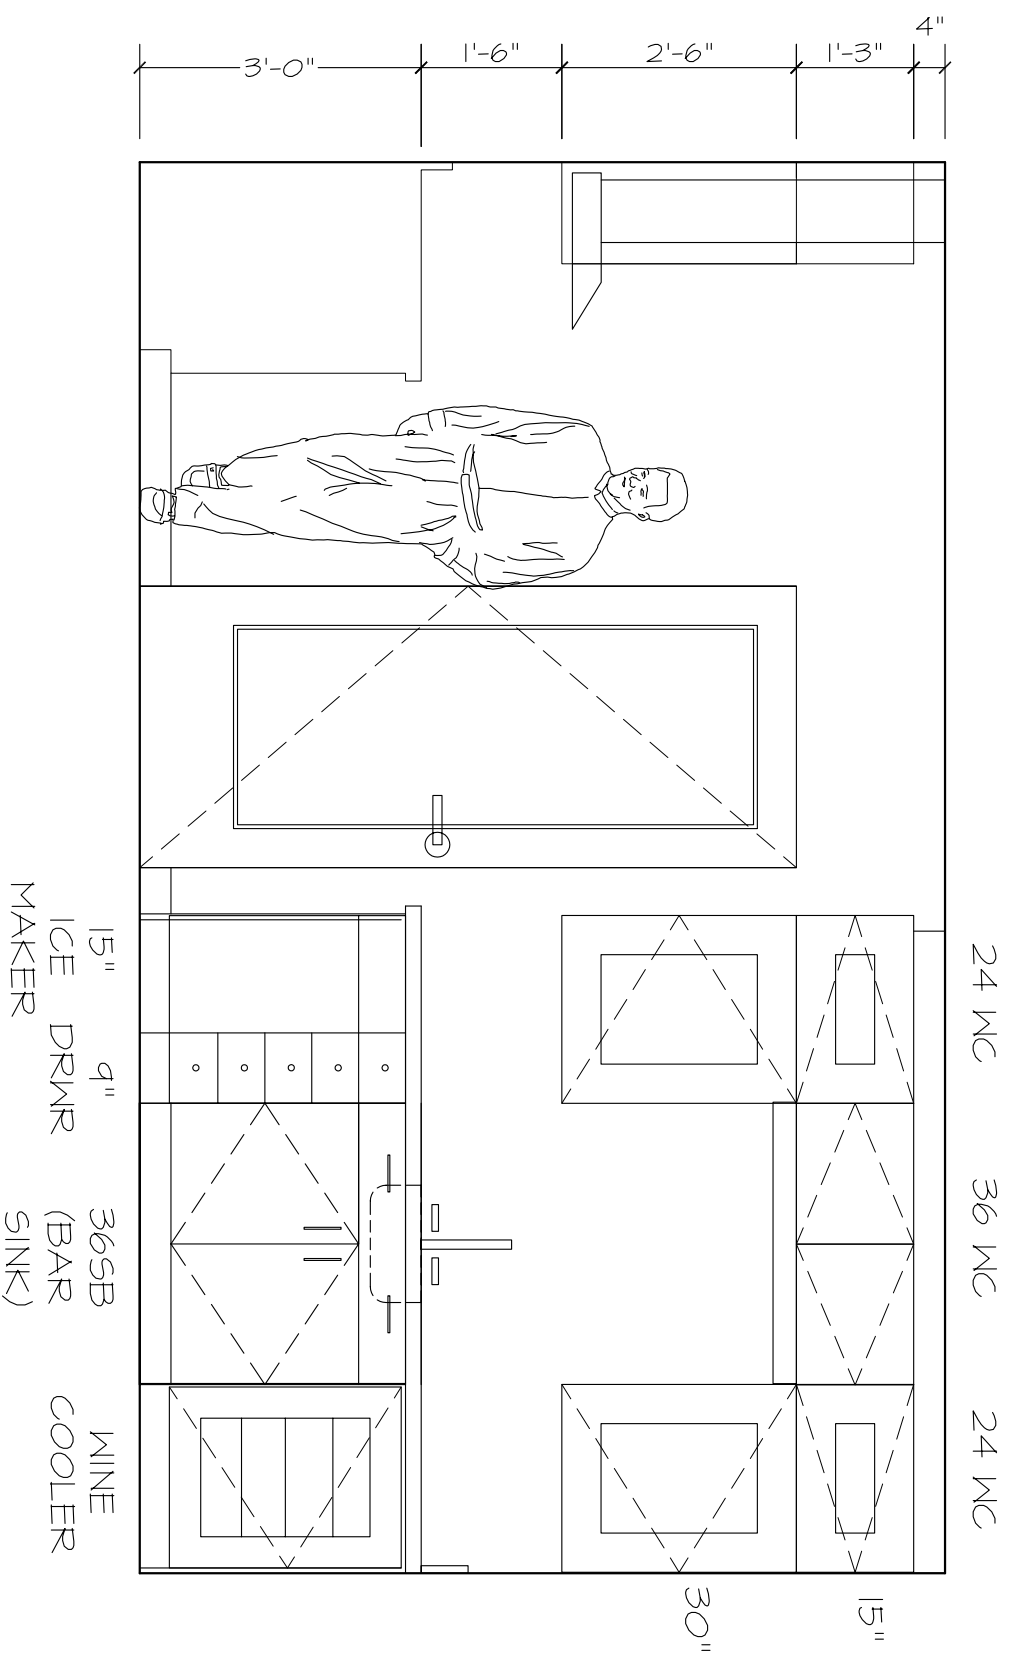

BROCK / ROME RESIDENCE KITCHEN  
 2101 Mount Vernon Street  
 Philadelphia, PA 19130

PLAN-2 SIDED ISLAND  
 SCALE: 1/2"=1'-0"  
 JUNE 24 2005

2.01  
 rev.

12" W PANTRY

BROCK / ROME RESIDENCE KITCHEN

2101 Mount Vernon Street  
Philadelphia, PA 19130

ELEVATIONS

SCALE: 1/2" = 1'-0"  
JUNE 24 2005

2.020a

rev.

15" W PANTRY

BROCK / ROME RESIDENCE KITCHEN

2101 Mount Vernon Street  
Philadelphia, PA 19130

ELEVATIONS

SCALE: 1/2"=1'-0"  
JUNE 24 2005

2.021b

rev.

BROCK / ROME RESIDENCE KITCHEN

2101 Mount Vernon Street  
Philadelphia, PA 19130

ELEVATIONS

SCALE: 1/2"=1'-0"  
JUNE 24 2005

2.03  
rev.