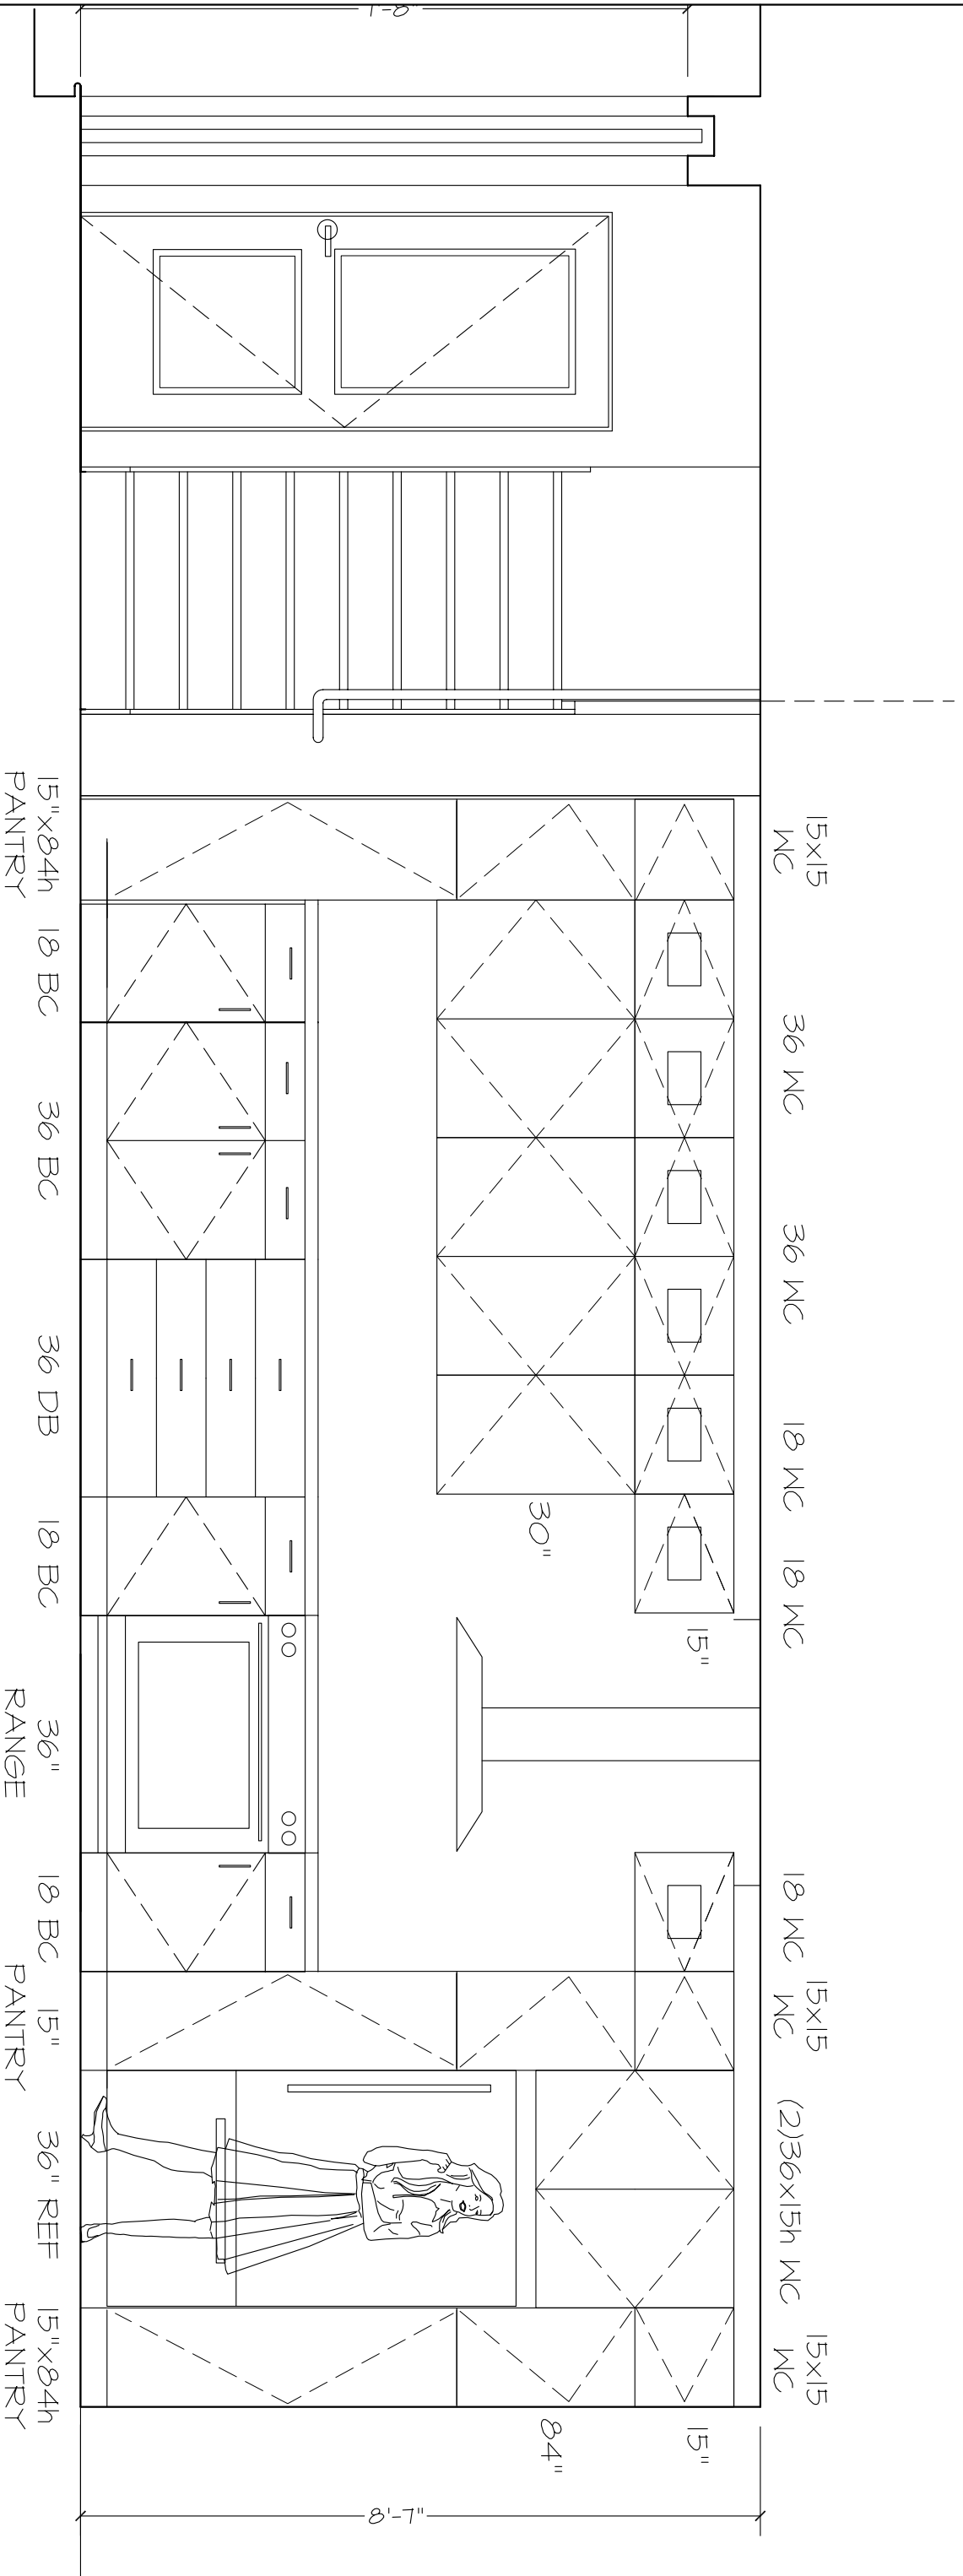

BROCK / ROME RESIDENCE KITCHEN  
 2101 Mount Vernon Street  
 Philadelphia, PA 19130

PLAN-2 SIDED ISLAND  
 SCALE: 1/2"=1'-0"  
 JUNE 24 2005

2.01  
 rev.

12" W PANTRY

BROCK / ROME RESIDENCE KITCHEN

2101 Mount Vernon Street  
Philadelphia, PA 19130

ELEVATIONS

SCALE: 1/2" = 1'-0"  
JUNE 24 2005

2.020a

rev.

15" W PANTRY

BROCK / ROME RESIDENCE KITCHEN

2101 Mount Vernon Street  
Philadelphia, PA 19130

ELEVATIONS

SCALE: 1/2"=1'-0"  
JUNE 24 2005

2.021b

rev.

BROCK / ROME RESIDENCE KITCHEN

2101 Mount Vernon Street  
Philadelphia, PA 19130

ELEVATIONS

SCALE: 1/2"=1'-0"  
JUNE 24 2005

2.03  
rev.